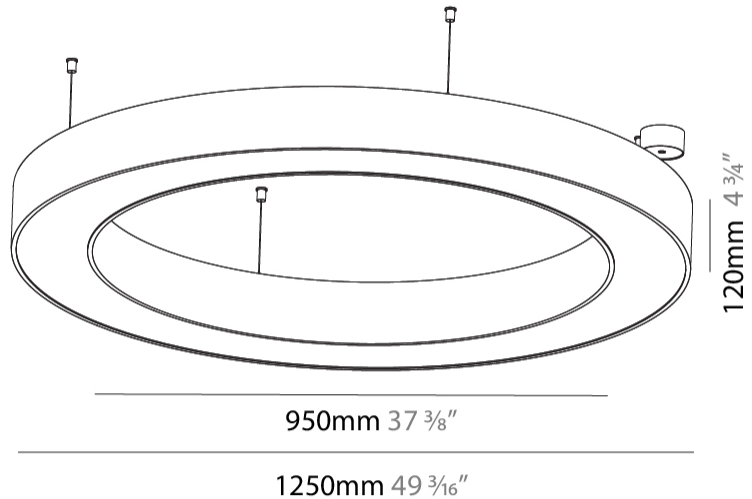

GENERAL

Series: Glorious
Subseries: Glorious
Brand: Prolicht
Division: Architectural
Mounting Type: Suspension
Mounting Location: Ceiling
Subcategory: Ambient

PHYSICAL

Shape: Round
Diameter (mm): 1250
Diameter (in): 49 3/16
Height (mm): 120
Height (in): 4 3/4
Max. Overall Height (mm): 2120
Max. Overall Height (in): 83 7/16
Light Distribution: Direct
Weight (kg): 12.847
Weight (lbs): 28.26
Diffuser: [PMMA - Opal or Micro-Prism](#)
Fixture Finish: [SSR / BKV / CWI / CRY / HAB / UFT / ITA / RUA / FTG / MYG / LOD / PUS / FRO / FUP / KIA / POP / BLS / SPG / MEY / GOH / GUM / CHC / COM / ABZ / JAG / OBR / MOS / ROR](#)
Fixture Material: Aluminum

ELECTRICAL

Lamp Type: LED (Zhaga Standard)
Input Wattage (W): 60
Total Output Wattage (W): 48 / 38.4 (3500K)
Dimming: [Non-Dimming / Phase Dimming (120Vac only) / 0-10V Dimming](#)
Driver Included: Yes
Driver Location: Integrated
Driver Type: Constant Current
Driver Class: Class 2
Input Voltage (V): 120 - 277
Constant Current (MA): 350 / 1200 (3500K)

LED

Color Temperature (°K): [3000 / 3500 / 4000](#)
Max. Delivered Lumen (lm): 5540 / 5733 / 5850
CRI: >80 CRI
Efficiency (%): 0.65
Lamp Life (hrs): 50000

OPTICAL

RATINGS AND CERTIFICATIONS

Certified By: Certified for North American Standards
IP rating: IP20